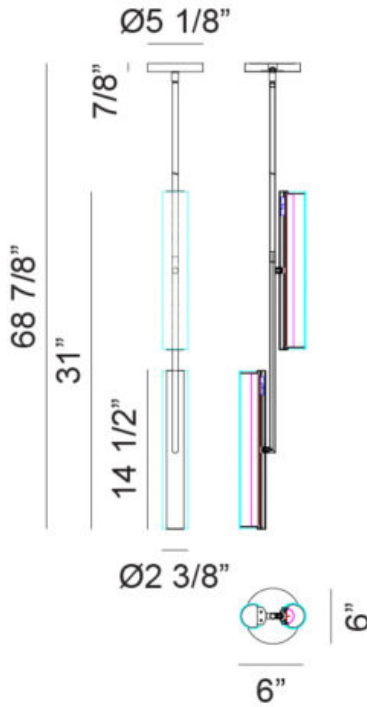

Location: _____ SPEC #: _____

Approved On: _____ Approved By: _____

Chandelier

Description

Axis

Illuminate your space with sculptural elegance. The Axis is a modern multi-pendant chandelier that transforms lighting into art. Sleek cylindrical elements are suspended at varying angles, creating a dynamic architectural presence. Each tube emits a softly diffused warm glow that enhances any environment. The collection is offered in Champagne Gold with white frosted glass or Matte Black with smoke frosted glass, allowing you to choose the aesthetic that best complements your space.

*Features a 5CCT switch on the LED module to adjust the 5 selectable colour temperature

C32202CGFR

Specifications

FINISH	Champagne Gold
SHADE	White Frosted Glass
SHADE DIMENSION	Ø2 3/8" x 14 1/2"H
DIMENSION	Ø14 1/2" x 31"H
LAMPING	2 x 12W LED 120V
INITIAL LUMEN	2400
DELIVER LUMEN	1800
CRI(RA)	90
LED AVERAGE RATED LIFE	50,000 hours
COLOR TEMP	2700K, 3000K, 3500K, 4000K or 5000K
CANOPY COLOR	Champagne Gold
CANOPY SIZE	Ø5 1/8" x 7/8"H
ROD LENGTH	42" (12"x3 + 6"x1)
WIRE LENGTH	120" Max.
LOCATION	Dry
WARRANTY	5 years Warranty on LED Board