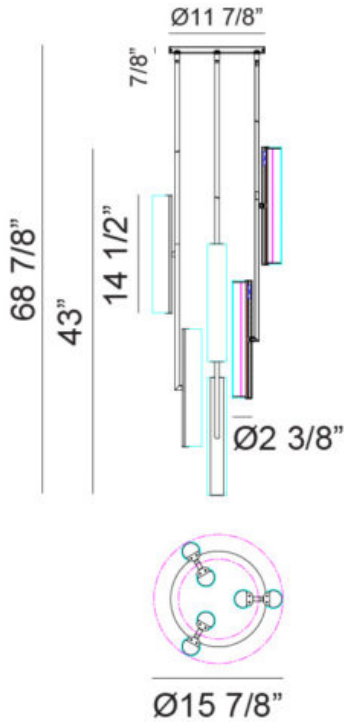

Location: _____ SPEC #: _____

Approved On: _____ Approved By: _____

Chandelier

Description

Axis

Illuminate your space with sculptural elegance. The Axis is a modern multi-pendant chandelier that transforms lighting into art. Sleek cylindrical elements are suspended at varying angles, creating a dynamic architectural presence. Each tube emits a softly diffused warm glow that enhances any environment. The collection is offered in Champagne Gold with white frosted glass or Matte Black with smoke frosted glass, allowing you to choose the aesthetic that best complements your space.

*Features a 5CCT switch on the LED module to adjust the 5 selectable colour temperature

C32206MBSM

Specifications

FINISH	Matte Black
SHADE	Smoke Frosted Glass
SHADE DIMENSION	Ø2 3/8" x 14 1/2"H
DIMENSION	Ø15 7/8" x 43"H
LAMPING	6 x 12W LED 120V
INITIAL LUMEN	7200
DELIVER LUMEN	5400
CRI(RA)	90
LED AVERAGE RATED LIFE	50,000 hours
COLOR TEMP	2700K, 3000K, 3500K, 4000K or 5000K
CANOPY COLOR	Matte Black
CANOPY SIZE	Ø11 7/8" x 7/8"H
ROD LENGTH	42" (12"x9" + 6"x3)
WIRE LENGTH	120" Max.
LOCATION	Dry
WARRANTY	5 years Warranty on LED Board