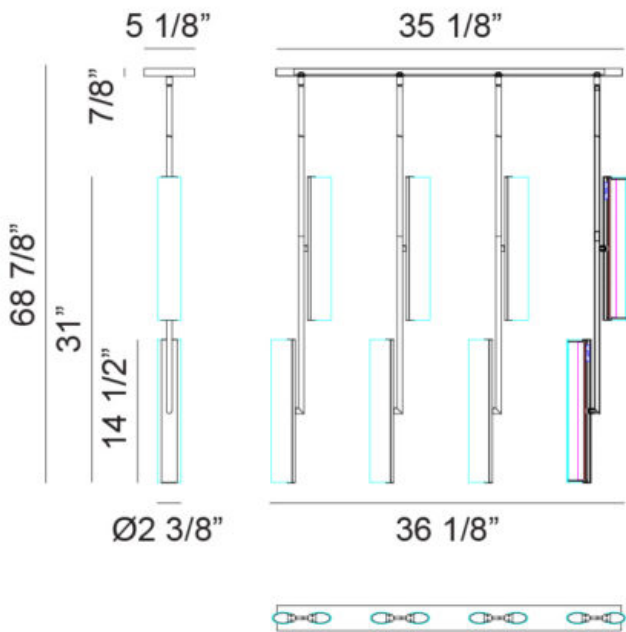

Chandelier

**Description**

**Axis**

Illuminate your space with sculptural elegance. The Axis is a modern multi-pendant chandelier that transforms lighting into art. Sleek cylindrical elements are suspended at varying angles, creating a dynamic architectural presence. Each tube emits a softly diffused warm glow that enhances any environment. The collection is offered in Champagne Gold with white frosted glass or Matte Black with smoke frosted glass, allowing you to choose the aesthetic that best complements your space.

\*Features a 5CCT switch on the LED module to adjust the 5 selectable colour temperature

C32208CGFR

**Specifications**

FINISH .....	Champagne Gold
SHADE .....	White Frosted Glass
SHADE DIMENSION .....	Ø2 3/8" x 14 1/2"H
DIMENSION .....	36 1/8"L x 2 3/8"W x 31"H
LAMPING .....	8 x 12W LED 120V
INITIAL LUMEN .....	9600
DELIVER LUMEN .....	7200
CRI(RA) .....	90
LED AVERAGE RATED LIFE .....	50,000 hours
COLOR TEMP .....	2700K, 3000K, 3500K, 4000K or 5000K
CANOPY COLOR .....	Champagne Gold
CANOPY SIZE .....	35 1/8"L x 5 1/8"W x 7/8"H
ROD LENGTH .....	42" (12"x12 + 6"x4)
WIRE LENGTH .....	120" Max.
LOCATION .....	Dry
WARRANTY .....	5 years Warranty on LED Board