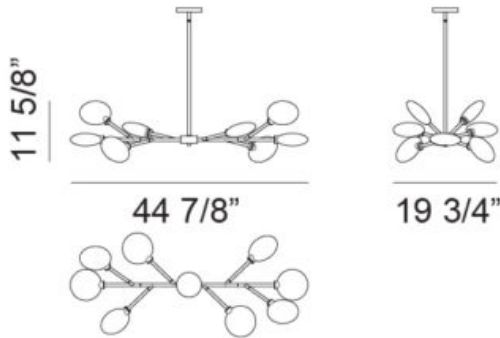

C33708CG

Specifications

FINISH	Champagne Gold
SHADE	Opal Glass
SHADE DIMENSION	5 7/8"L x 2 3/8"W x 6 3/8"H
DIMENSION	44 7/8"L x 20 1/4"W x 11 5/8"H
GLASS OPENING	Ø1 3/8"
LAMPING	8 x 10W LED G9 120V
CANOPY COLOR	Champagne Gold
CANOPY SIZE	Ø4 3/4" x 7/8"H
ROD LENGTH	42" (12"x3 + 6"x1)
WIRE LENGTH	120" Max.
LOCATION	Dry
WARRANTY	1 year fixture warranty

Notes