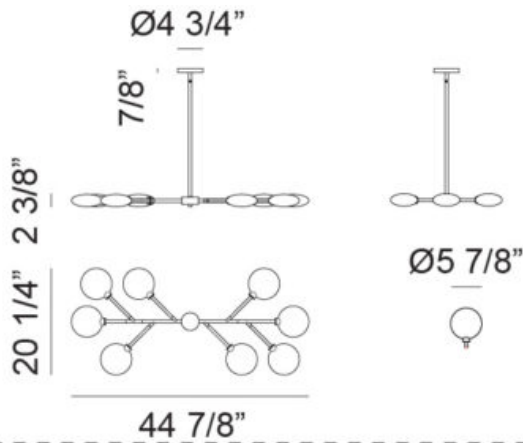

### Description

### Specifications

FINISH .....	Champagne Gold
SHADE .....	Opal Glass
SHADE DIMENSION .....	5 7/8"L x 2 3/8"W x 6 3/8"H
DIMENSION .....	44 7/8"L x 20 1/4"W x 11 5/8"H
GLASS OPENING .....	Ø1 3/8"
LAMPING .....	8 x 10W LED G9 120V
CANOPY COLOR .....	Champagne Gold
CANOPY SIZE .....	Ø4 3/4" x 7/8"H
ROD LENGTH .....	42" (12"x3 + 6"x1)
WIRE LENGTH .....	120" Max.
LOCATION .....	Dry
WARRANTY .....	1 year fixture warranty