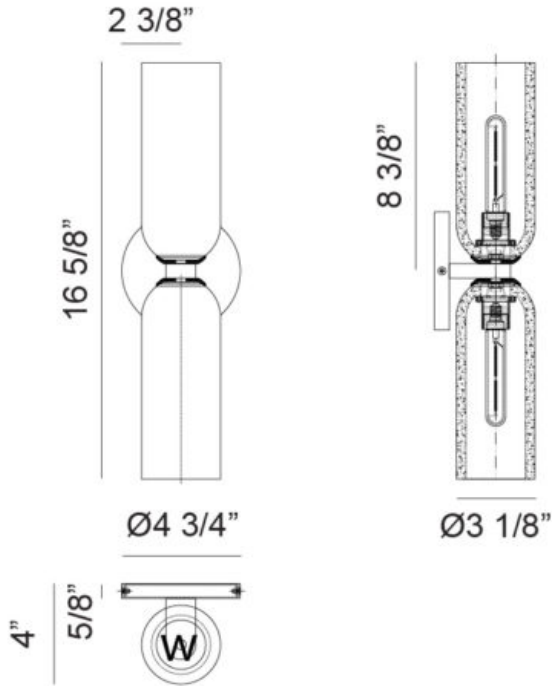

VANITY

Description

Jules

Elevate your space with this transitional wall sconce, defined by its striking vertical silhouette and softly illuminated alabaster shades. Matte Black and Champagne Gold backplates provide bold contrast, while the natural veining of the alabaster casts a warm, inviting glow. Ideal for hallways, bathrooms, and modern living areas, this fixture offers both sculptural presence and beautifully balanced ambient lighting.

*Due to the natural characteristics of alabaster, colour and pattern variations may occur.
*LIGHTBULBS NOT INCLUDED

S19222CG

Specifications

FINISH	Champagne Gold
SHADE	Spanish Alabaster
SHADE DIMENSION	Ø3 1/8" x 7 7/8"H
DIMENSION	4 3/4"W x 16 5/8"H x 4"E
H/CTR	8 3/8" or 2 3/8"
LAMPING	2 x 10W LED Candelabra Base-E12 120V
CANOPY COLOR	Champagne Gold
CANOPY SIZE	Ø4 3/4" x 5/8"E
HANG DIRECTION	Upward or Downward
LOCATION	Damp
WARRANTY	1 year fixture warranty